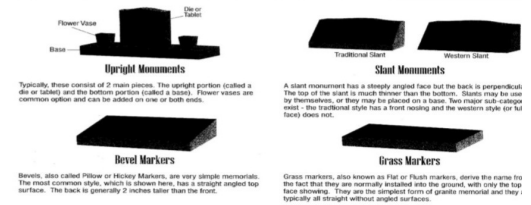

## What to Expect

**Step 1: Choose a Size, Style and Design**

**Step 2: Choose a Color**

**Step 3: Personalization of your Memorial**

**Step 4: Placing the Order**

- A proof of your design will be created by our art department
- Approve the artwork
- Payment, Foundation fees, delivery and confirmation of installation of monument will be discussed.

## Types of Memorials

1. **Upright Memorials** come in a wide variety of styles, shapes and sizes, providing a full range of creative and personalized works of art.
2. **Slant Memorials** and **Bevel Headstones** are midway in height between flat grave markers and uprights monuments. They come in single or double in size.
3. **Flat Headstones** or **Grass Markers** can be personalized, but the design is naturally restricted by the smaller area. Because they lie flush with the ground, they often are hard to locate in the cemetery.
4. You will also see an occasional statue or **Bench Memorial**.