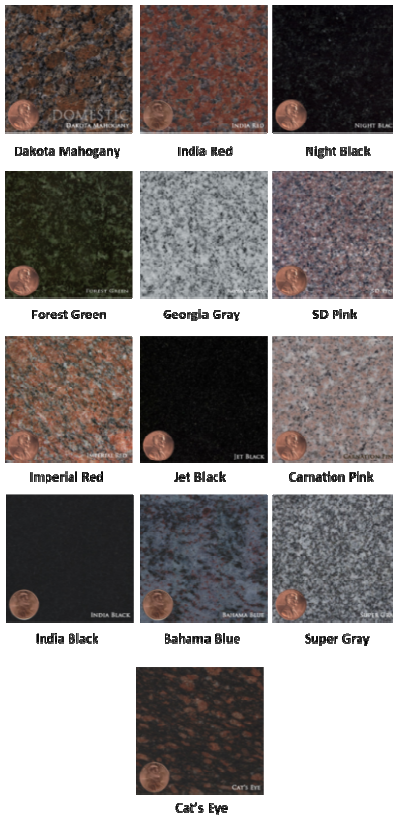

# Granite Colors

There is a wide selection of colors to choose from when your choice is granite. Please keep in mind the color of granite you choose can change the price of your memorial. The most common and price competitive granite is Georgia and Super Gray. See below for a sampling of what we have to offer.